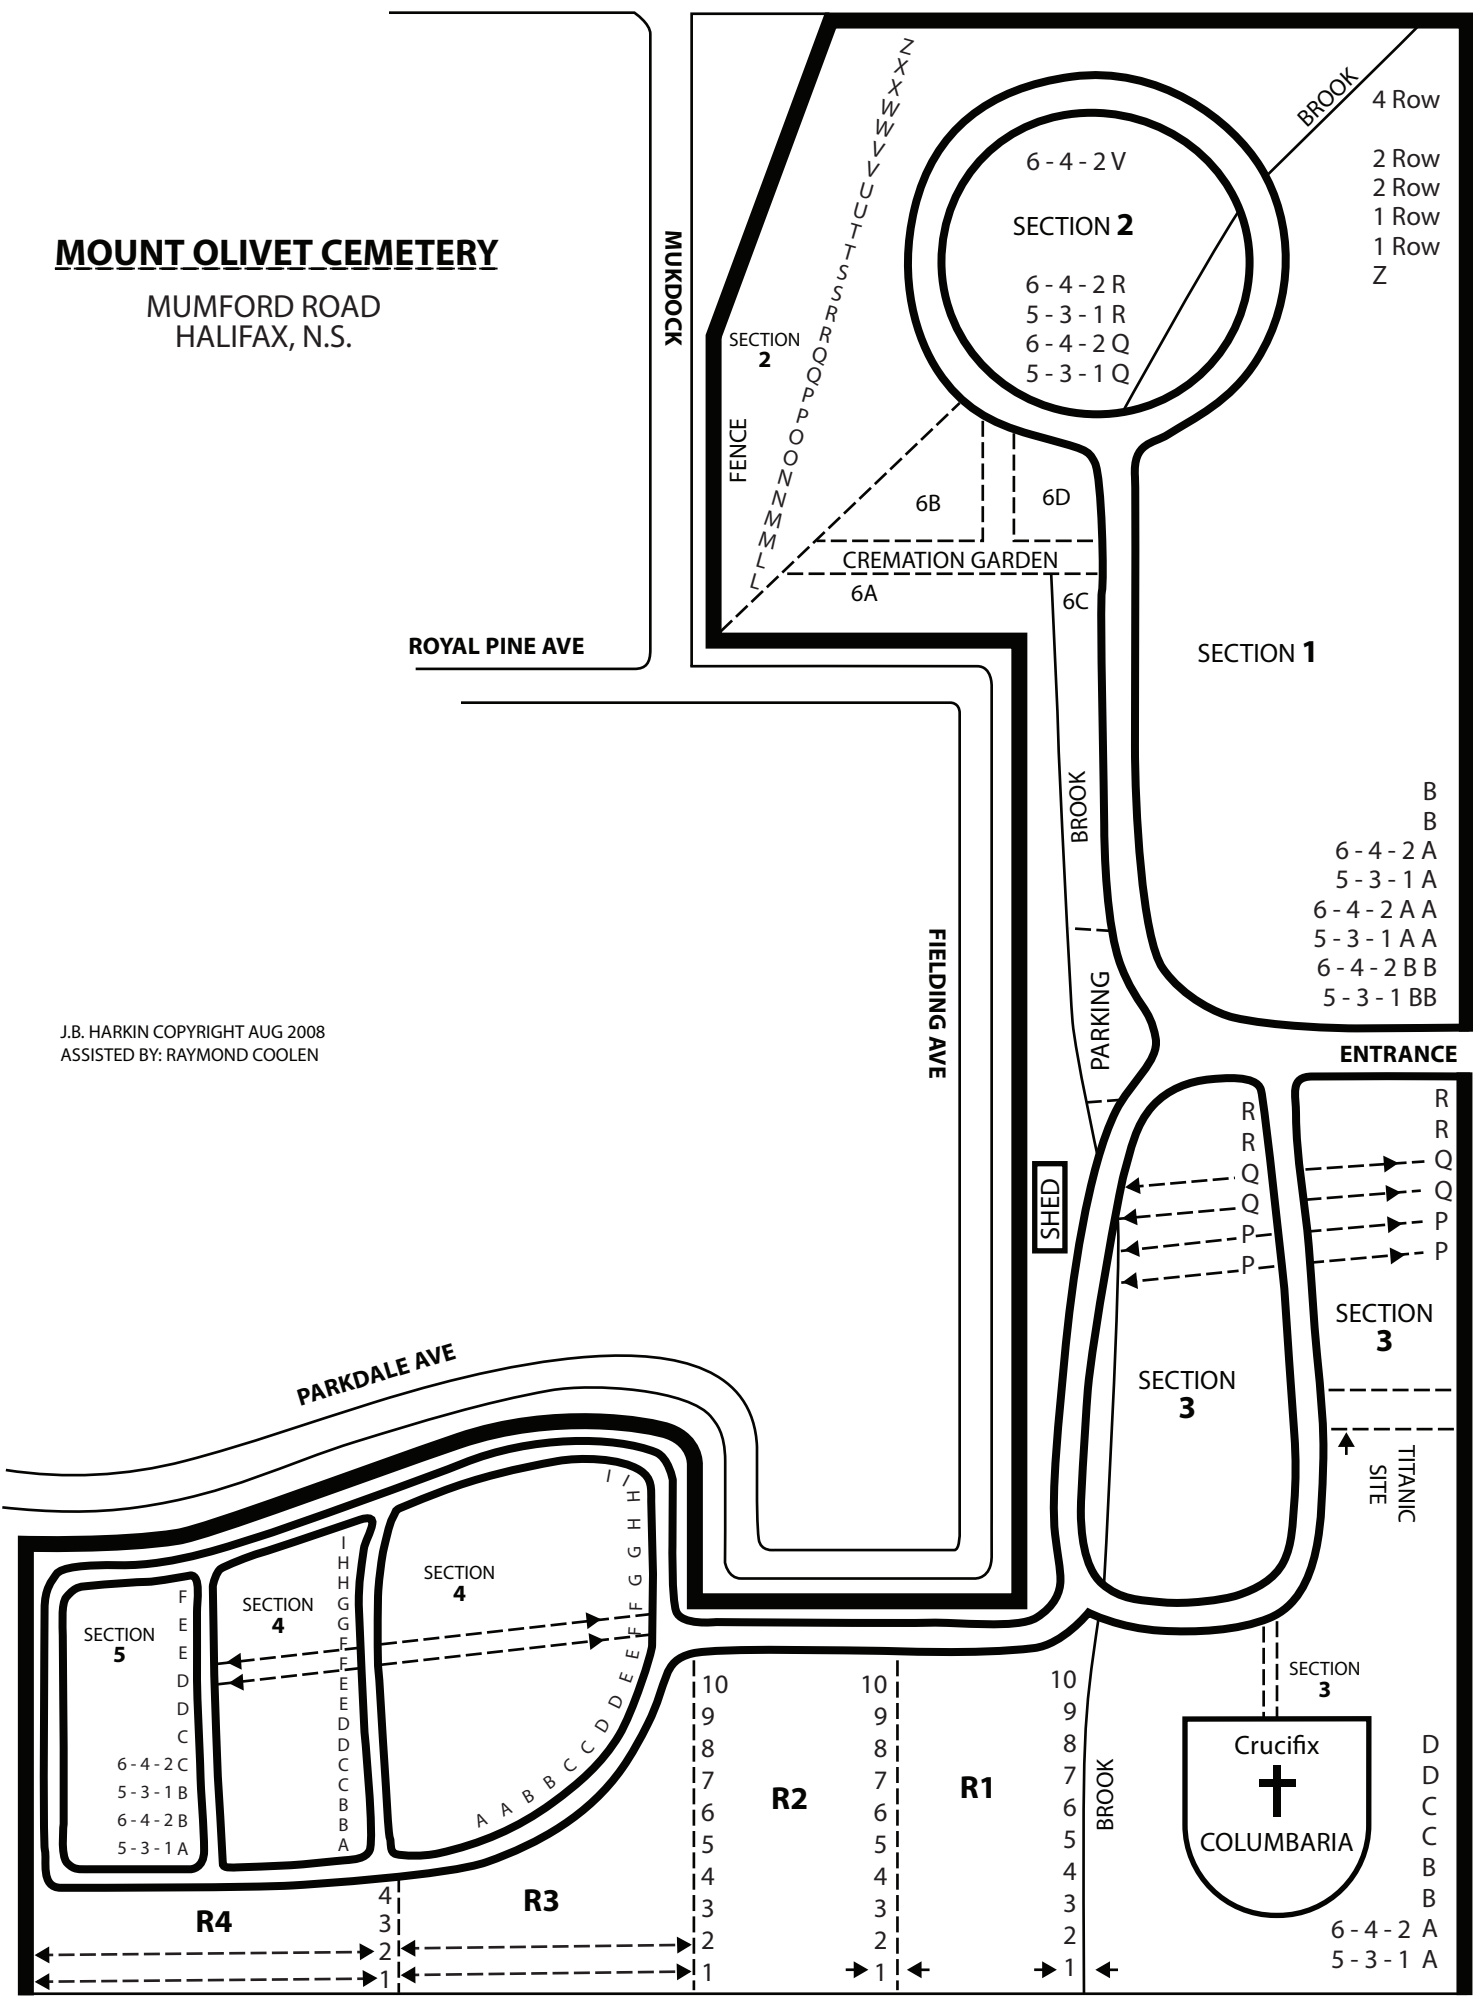

JOSEPH HOWE DRIVE

# MOUNT OLIVET CEMETERY

MUMFORD ROAD  
HALIFAX, N.S.

ROYAL PINE AVE

J.B. HARKIN COPYRIGHT AUG 2008  
ASSISTED BY: RAYMOND COOLEN

OLIVET ST

APARTMENTS