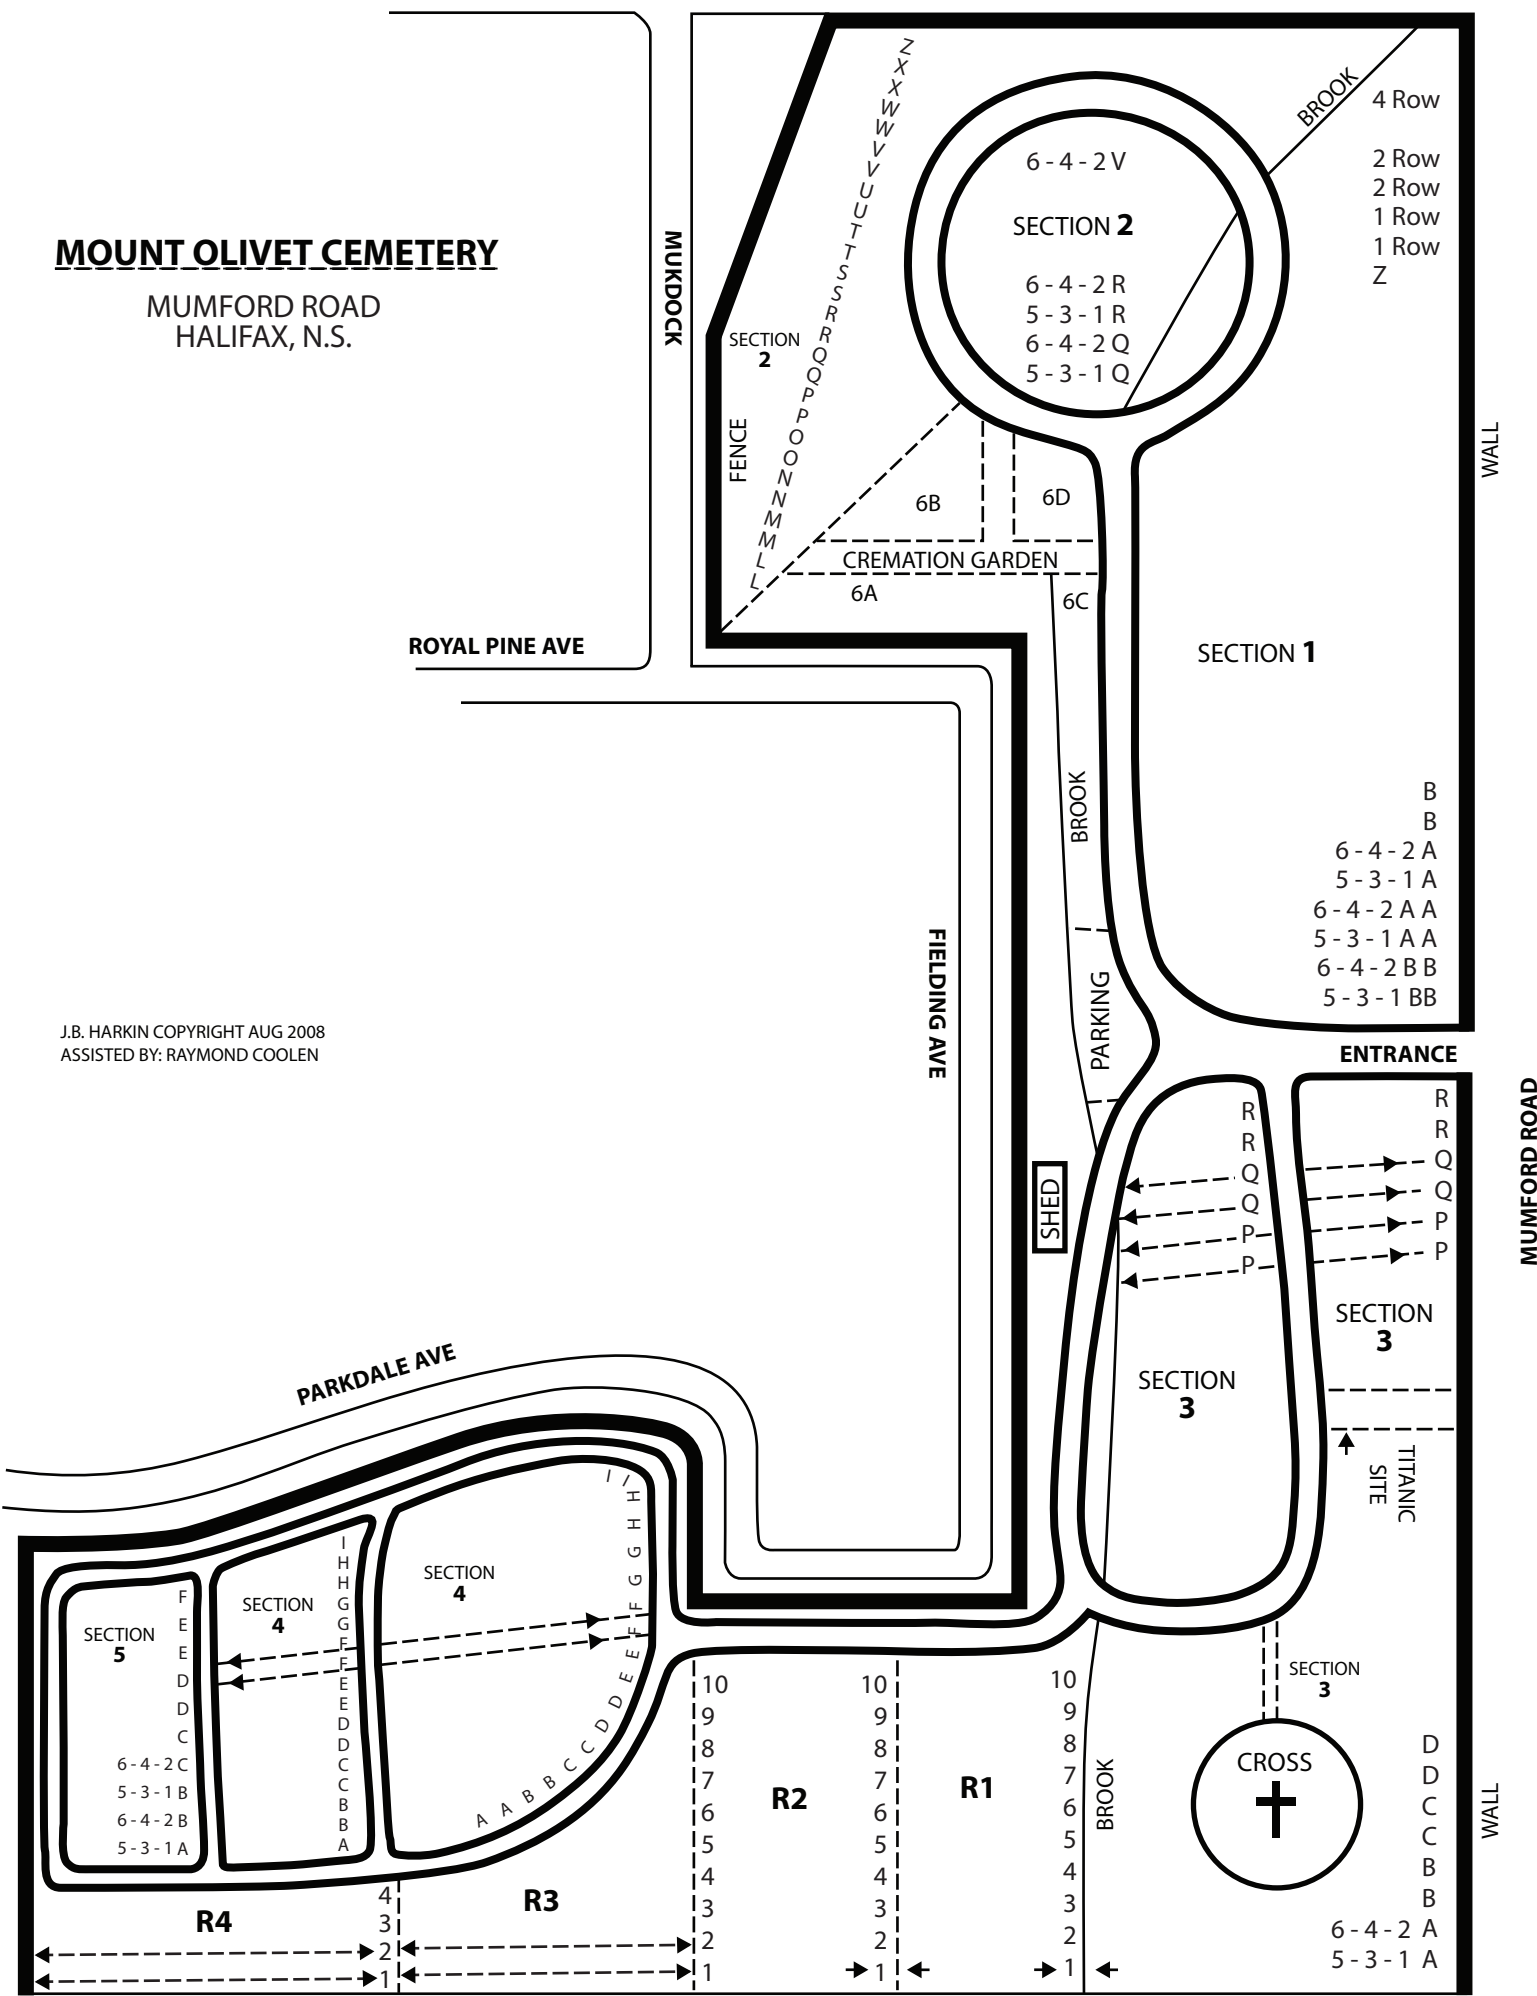

JOSEPH HOWE DRIVE

MOUNT OLIVET CEMETERY

MUMFORD ROAD
HALIFAX, N.S.

ROYAL PINE AVE

J.B. HARKIN COPYRIGHT AUG 2008
ASSISTED BY: RAYMOND COOLEN

WALL

MUMFORD ROAD

WALL